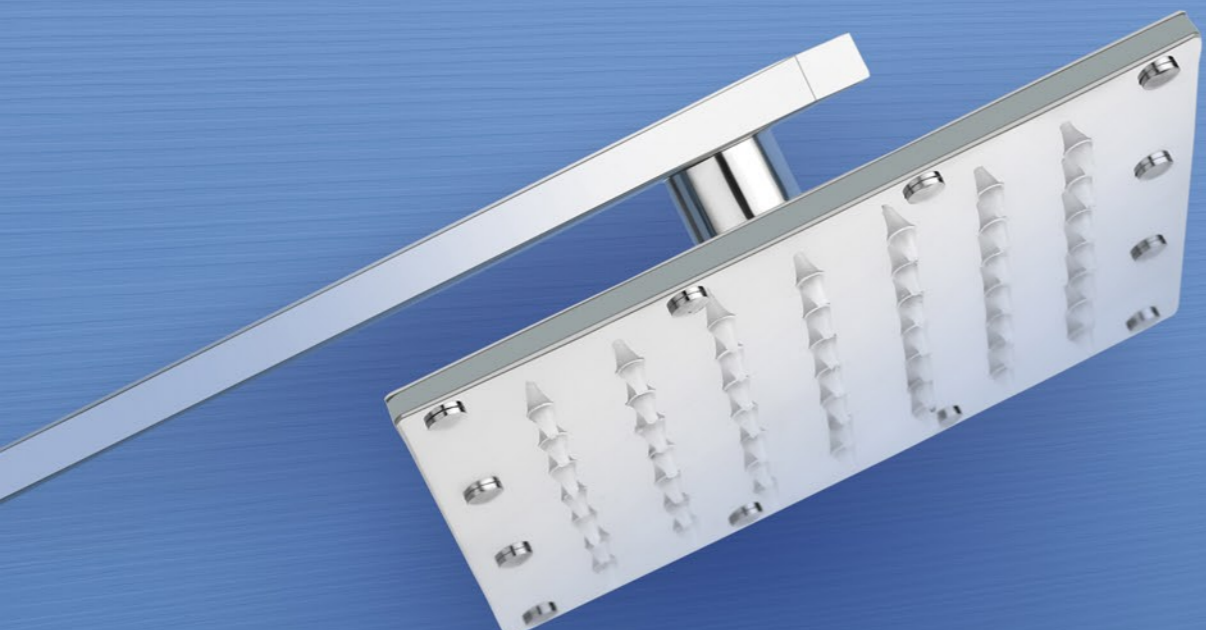

AS-512
Acrylic Single Shelf (Available in 5x12, 5x18)
Available only Milk White Color

accessories

Material | Finish
Stainless Steel | C. P.

Rain Shower
RS-44 | RS-66
(Size in Inch : 4x4 | 6x6)

accessories