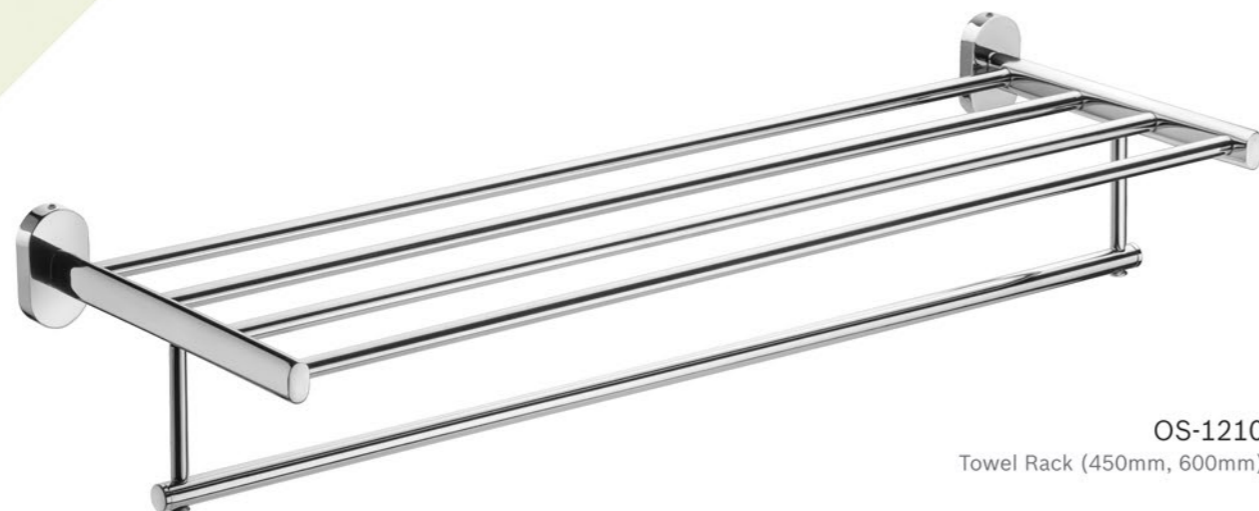

Material | Finish
Brass + AISI 304 Stainless Steel | C. P.

OS-1210
Towel Rack (450mm, 600mm)

oscar

OS-1202
Robe Hook

OS-1204
Towel Rod (450mm, 600mm)

OS-1203
Towel Ring

OS-1205
Tumbler Holder

OS-1206
Soap Dish