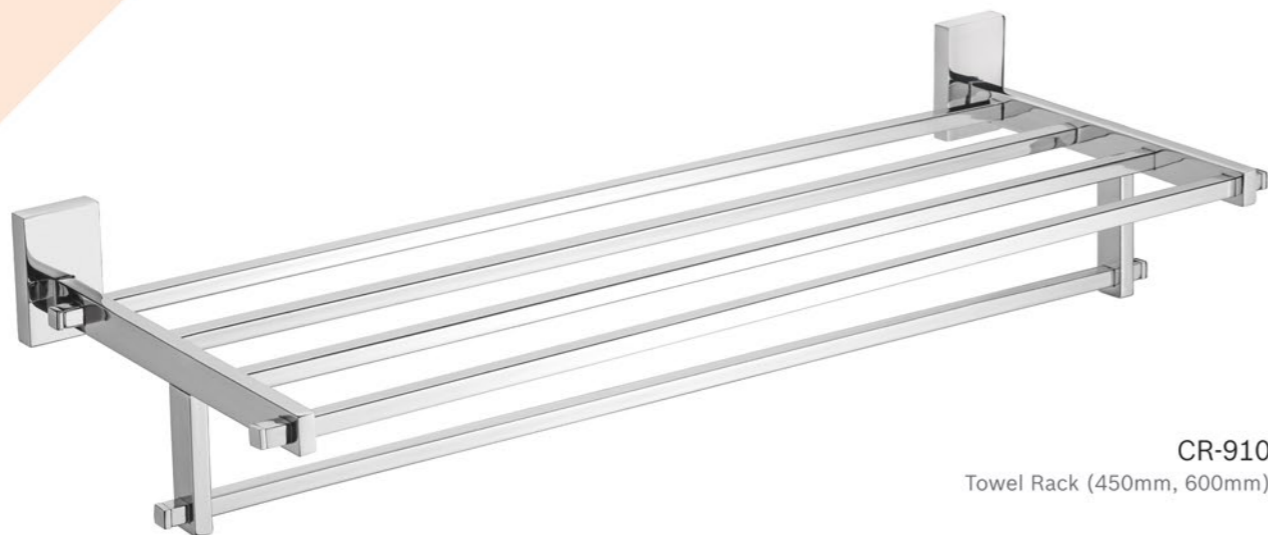

Material | Finish
Brass + AISI 304 Stainless Steel | C. P.

CR-910
Towel Rack (450mm, 600mm)

| crystal

CR-902
Robe Hook

CR-905
Tumbler Holder

CR-903
Towel Ring

CR-904
Towel Road (450mm, 600mm)

CR-906
Soap Dish