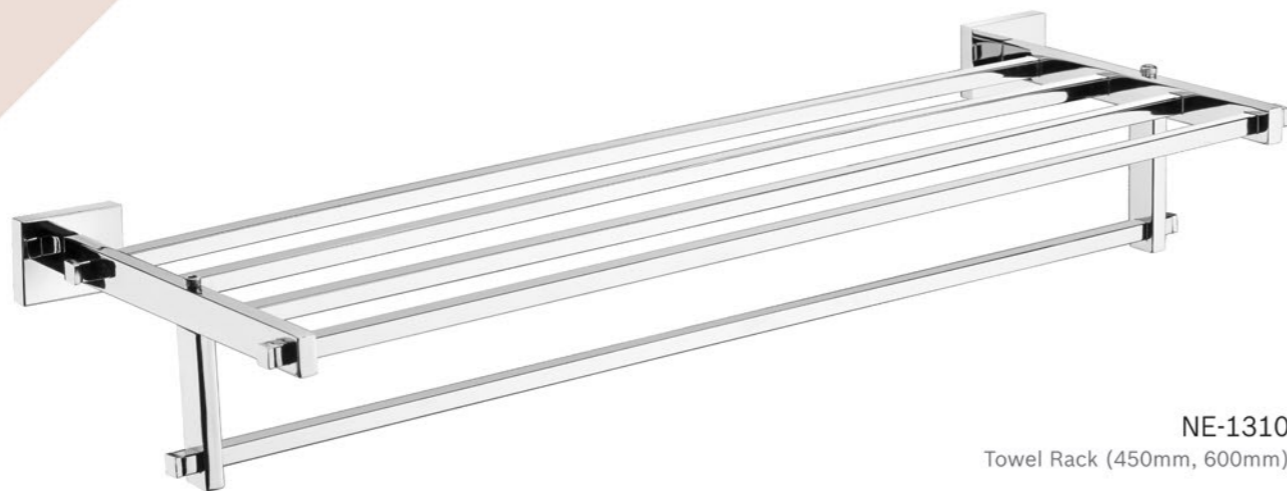

PL-1405
Tumbler Holder

NE-1310
Towel Rack (450mm, 600mm)