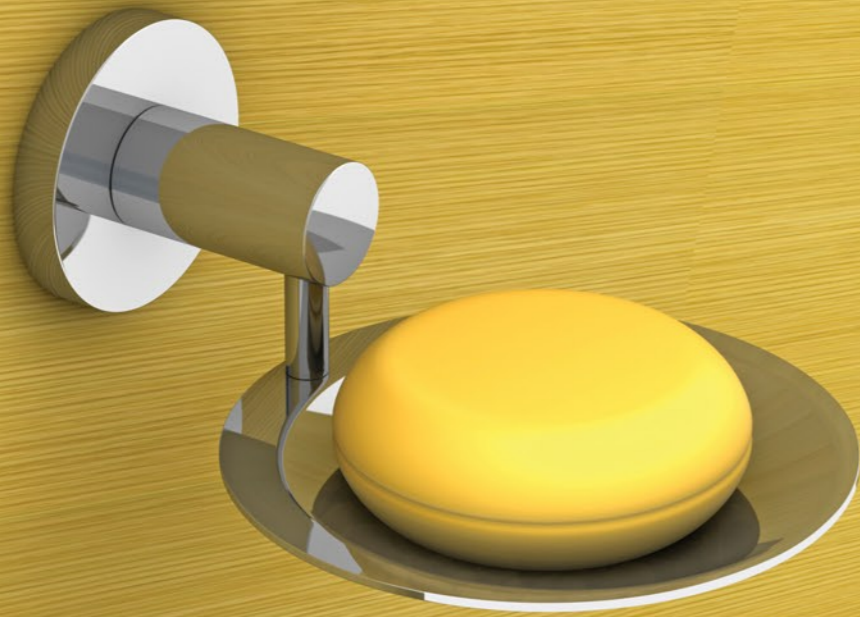

cosa

BATH ACCESSORIES

Get ready to rock the world and become a style icon for most of the other mortals. Get used to the unstoppable admiration that only chosen few gets usually. Just credit this inspiring set of ergonomically designed accessories.

Material | Finish
AISI 304 Stainless Steel | C. P.