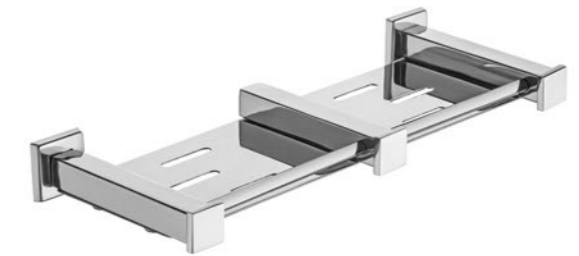

Material | Finish
AISI 304 Stainless Steel | C. P.

VE-310
Towel Rack (450mm, 600mm)

VE-301
Robe Hook (Single)

VE-302
Robe Hook

VE-303
Towel Ring

VE-305
Tumbler Holder

VE-306
Soap Dish

VE-307
Toilet Paper Holder

Material | Finish
AISI 304 Stainless Steel | C. P.

AN-410
Towel Rack (450mm, 600mm)

AN-402
Robe Hook

AN-403
Towel Ring

AN-404
Towel Rod (450mm, 600mm)

AN-405
Tumbler Holder

AN-406
Soap Dish

AN-413
Toilet Paper Holder