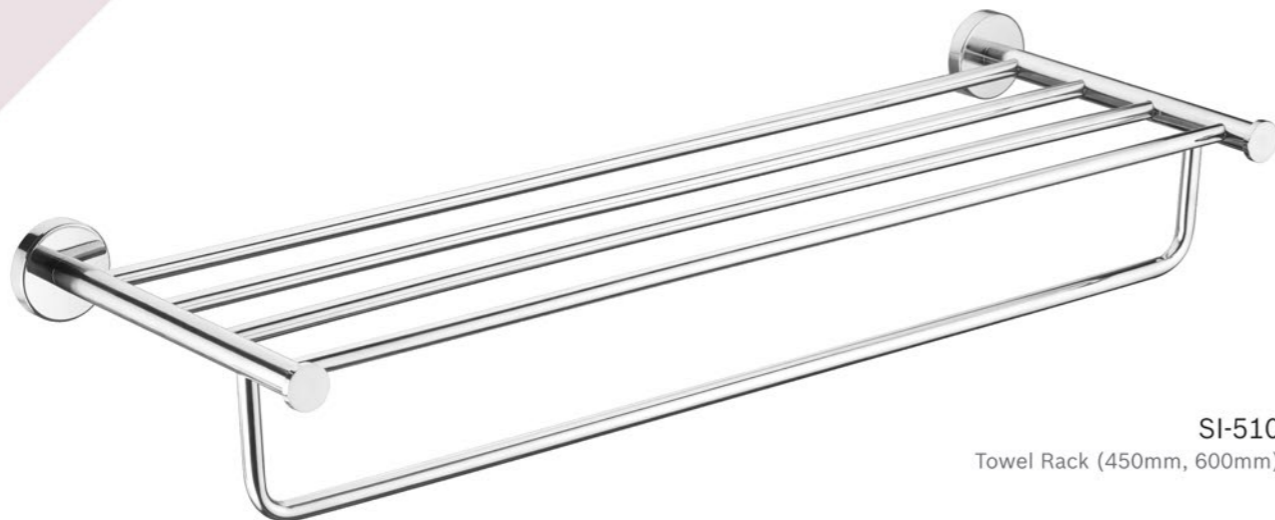

Material | Finish
AISI 304 Stainless Steel | C. P.

AN-410
Towel Rack (450mm, 600mm)

AN-402
Robe Hook

AN-403
Towel Ring

AN-404
Towel Rod (450mm, 600mm)

AN-405
Tumbler Holder

AN-406
Soap Dish

AN-413
Toilet Paper Holder

AN-413
Double Soap Dish

SI-502
Robe Hook

sizer

BATH ACCESSORIES

This is a result of perfectionism meeting aesthetics. Crafted from a genius mix of futuristic design, eyes for details and passion to set new lifestyle benchmarks – this is an ideal match for that rare ambience of your personal space.

Material | Finish
AISI 304 Stainless Steel | C. P.

SI-510
Towel Rack (450mm, 600mm)

sizer

SI-503
Towel Ring

SI-504
Towel Rod (450mm, 600mm)

SI-505
Tumbler Holder

SI-506
Soap Dish

SI-509
Liquid Holder