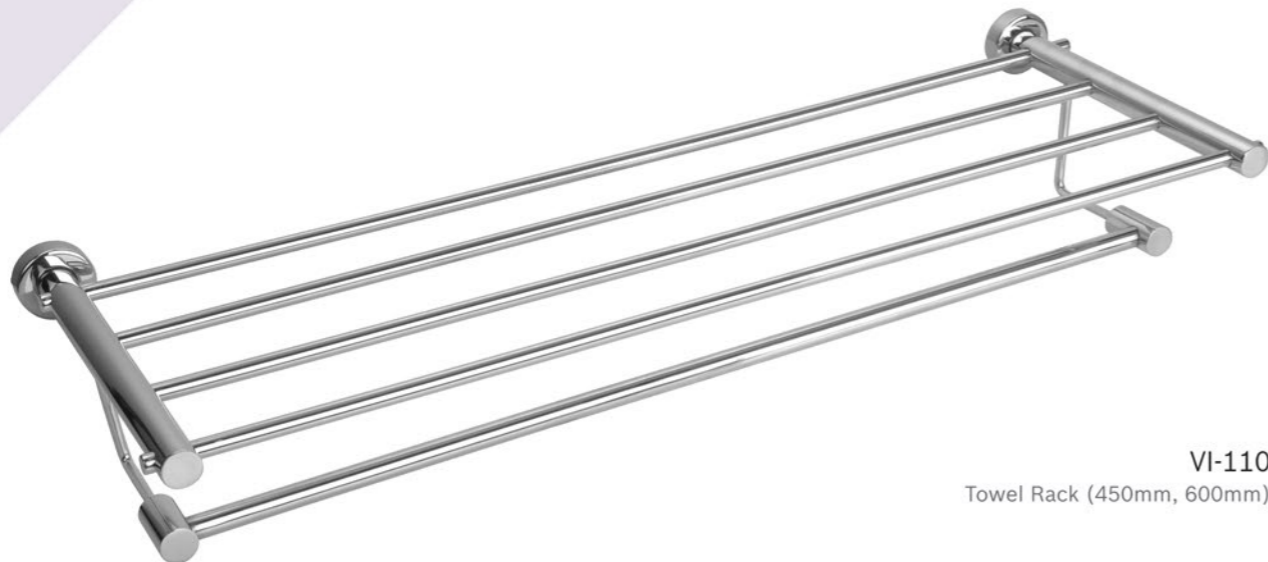

Material | Finish
AISI 304 Stainless Steel | Glossy

VI-110
Towel Rack (450mm, 600mm)

VI-102
Robe Hook

VI-104
Towel Rod (450mm, 600mm)

VI-103
Towel Ring

VI-106
Soap Dish

VI-105
Tumbler Holder

VI-107
Toilet Paper Holder