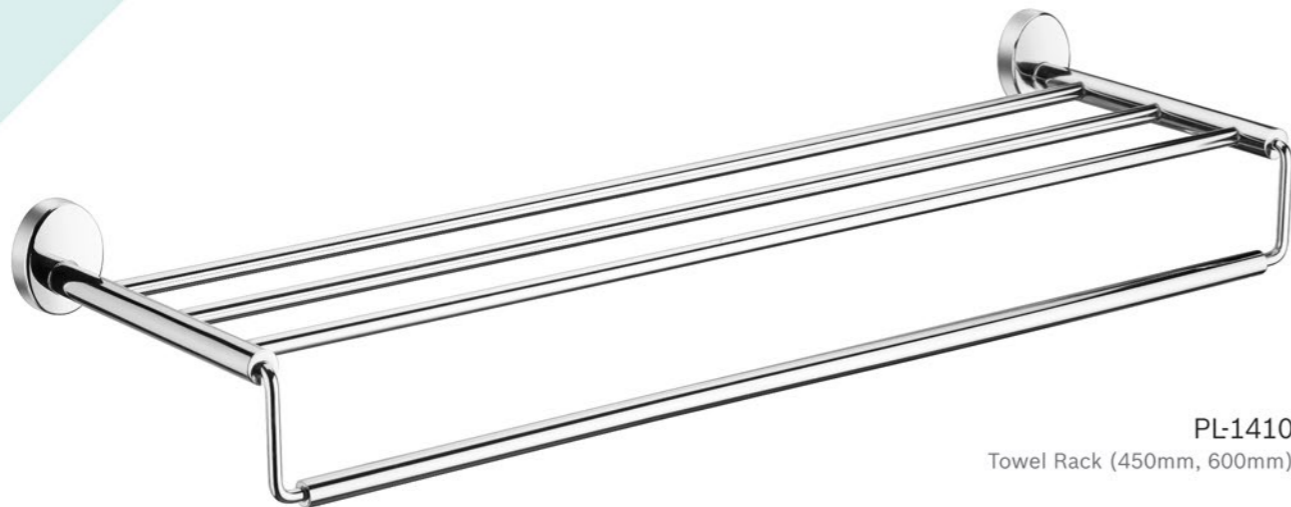

Material | Finish
Brass + AISI 304 Stainless Steel | C. P.

NE-1310
Towel Rack (450mm, 600mm)

NE-1302
Robe Hook

NE-1304
Towel Rod (450mm, 600mm)

NE-1305
Toothbrush Holder

NE-1306
Soap Dish

NE-1308
Toilet Paper Holder (With Flap)

NE-1309
Liquid Holder

NE-1313
Double Soap Dish

NE-1314
Soap Dish With Tumbler Holder

PL-1405
Tumbler Holder

pluto

BATH ACCESSORIES

This is what happens when the macho strength meets supple grace. Elevating your bathrooms style quotient to a new high, it is ready to capture anyone's attention for very long. Built with the magic of AISI 304 Stainless Steel.

Material | Finish
AISI 304 Stainless Steel | C. P.

PL-1410
Towel Rack (450mm, 600mm)

PL-1402
Robe Hook

PL-1404
Towel Rod (450mm, 600mm)

PL-1403
Towel Ring

PL-1406
Soap Dish

PL-1408
Toilet Paper Holder (With Flap)