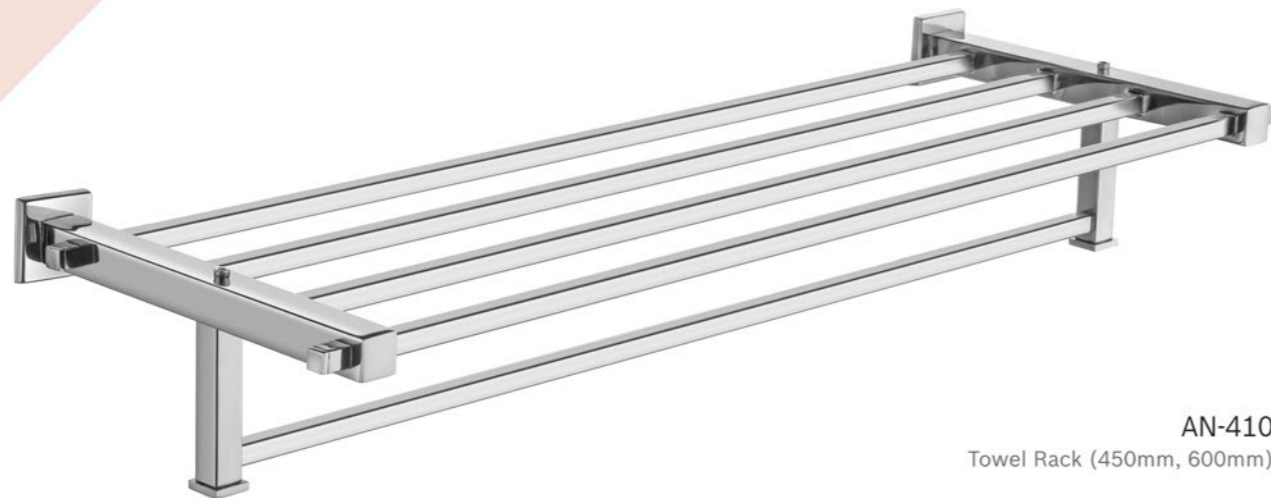

AN-410
Towel Rack (450mm, 600mm)

AN-402
Robe Hook