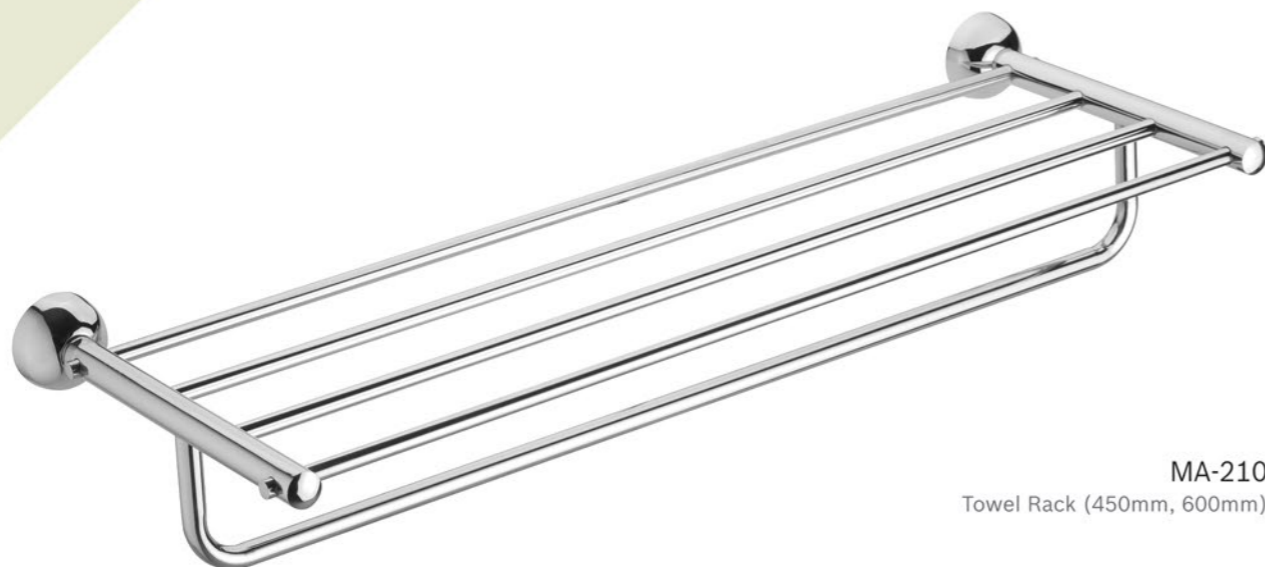

Material | Finish
AISI 304 Stainless Steel | Glossy

VI-110
Towel Rack (450mm, 600mm)

VI-102
Robe Hook

VI-104
Towel Rod (450mm, 600mm)

VI-103
Towel Ring

VI-106
Soap Dish

VI-105
Tumbler Holder

VI-107
Toilet Paper Holder

VI-113
Double Soap Dish

VI-114
Soap Dish With Tumbler Holder

MA-203
Towel Ring

BATH ACCESSORIES

Elegance has just got a new height that you will love to peak up to. It is so stunningly pretty you would be getting ready for the next round of selfie everyday.

Material | Finish
AISI 304 Stainless Steel | C. P.

MA-210
Towel Rack (450mm, 600mm)

MA-202
Robe Hook

MA-204
Towel Rod (450mm, 600mm)

MA-205
Tumbler Holder

MA-206
Soap Dish

MA-207
Toilet Paper Holder

MA-208
Toilet Paper Holder (With Flap)

Material | Finish
AISI 304 Stainless Steel | C. P.

VE-310
Towel Rack (450mm, 600mm)

VE-301
Robe Hook (Single)

VE-302
Robe Hook

VE-303
Towel Ring

VE-305
Tumbler Holder

VE-306
Soap Dish

VE-307
Toilet Paper Holder