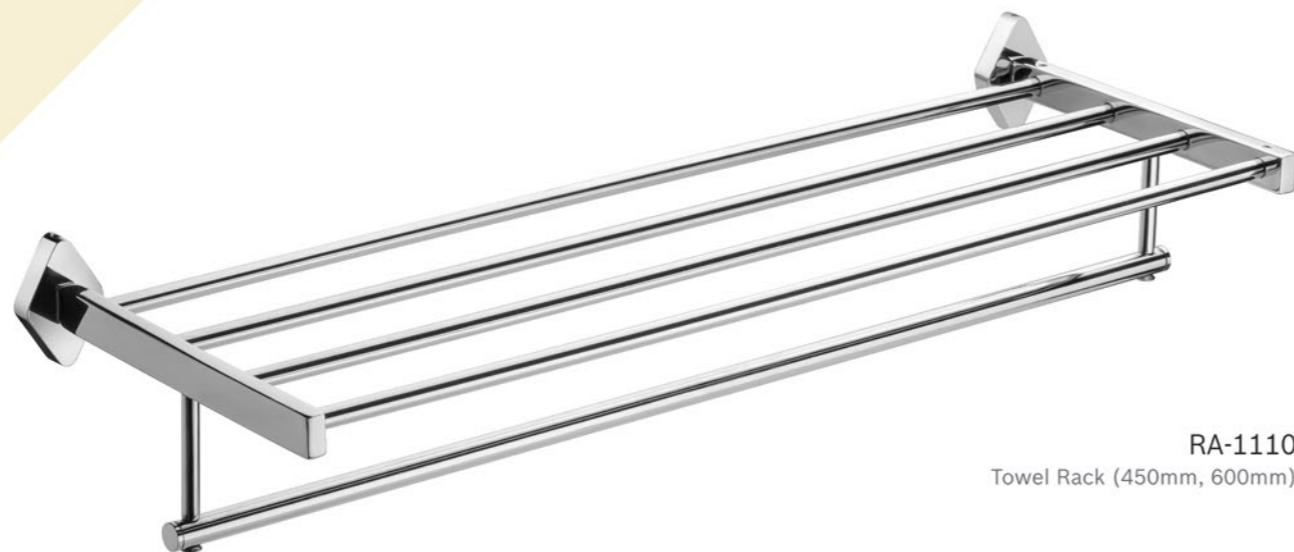

RA-1110
Towel Rack (450mm, 600mm)