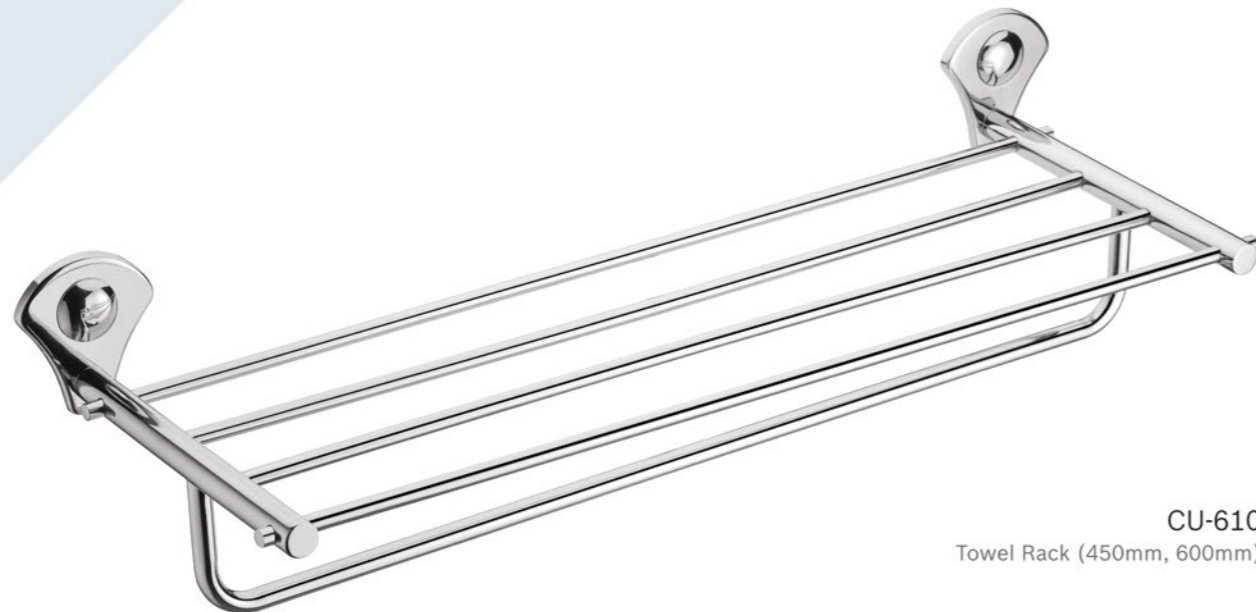

SI-508
Toilet Paper Holder (With Flap)

SI-513
Double Soap Dish

SI-514
Soap Dish With Tumbler Holder

CU-605
Tumbler Holder

cubix

BATH ACCESSORIES

Begin the new chapters of urbanism and find out the hidden splendor. A shimmering set of aesthetic exclamation marks for your personal space, it is bound to lead you into a new algorithm of ecstasy.

Material | Finish
AISI 304 Stainless Steel | C. P.

CU-610
Towel Rack (450mm, 600mm)

CU-602
Robe Hook

CU-604
Towel Rod (450mm, 600mm)

CU-603
Towel Ring

CU-606
Soap Dish

CU-607
Toilet Paper Holder

CU-608
Toilet Paper Holder (With Flap)