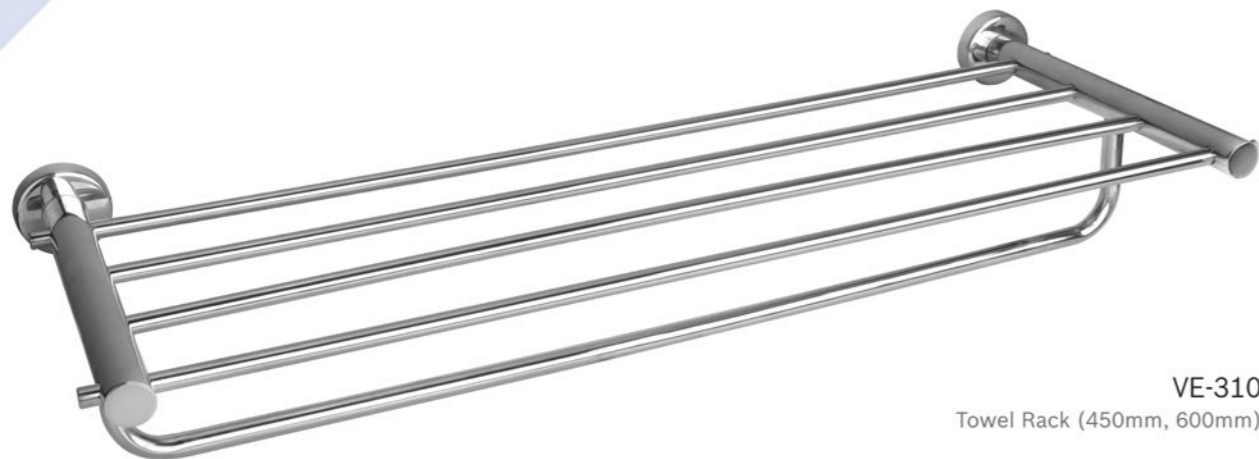

Material | Finish
AISI 304 Stainless Steel | C. P.

VE-310
Towel Rack (450mm, 600mm)

VE-301
Robe Hook (Single)

VE-302
Robe Hook

VE-303
Towel Ring

VE-305
Tumbler Holder

VE-306
Soap Dish

VE-307
Toilet Paper Holder