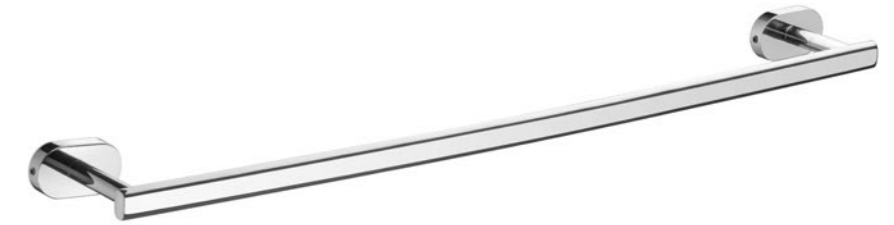

Material | Finish
AISI 304 Stainless Steel | Glossy

VI-110
Towel Rack (450mm, 600mm)

VI-102
Robe Hook

VI-104
Towel Rod (450mm, 600mm)

VI-103
Towel Ring

VI-106
Soap Dish

VI-105
Tumbler Holder

VI-107
Toilet Paper Holder

Material | Finish
Brass + AISI 304 Stainless Steel | C. P.

OS-1210
Towel Rack (450mm, 600mm)

oscar

OS-1202
Robe Hook

OS-1204
Towel Rod (450mm, 600mm)

OS-1203
Towel Ring

OS-1205
Tumbler Holder

OS-1206
Soap Dish

OS-1208
Toilet Paper Holder (With Flap)

OS-1209
Liquid Holder

OS-1213
Double Soap Dish

NE-1303
Towel Ring

nexa

BATH ACCESSORIES

A brave new benchmark of design and functionality, this one will change the face of entire space through its minimalist design that is inspired by great masters from the past. It's a face of future design.

Material | Finish
Brass + AISI 304 Stainless Steel | C. P.

NE-1310
Towel Rack (450mm, 600mm)

NE-1302
Robe Hook

NE-1304
Towel Rod (450mm, 600mm)

NE-1305
Toothbrush Holder

NE-1306
Soap Dish

NE-1308
Toilet Paper Holder (With Flap)